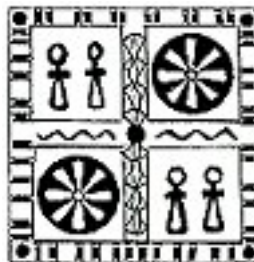

Art Forward Clay Stamps – by Barbara McGuire

Each set gives you a firm rubber stamp (positive) and a hard mould (negative) of the image. If you wish to mount the rubber to wood or to the back of the mould, you can tape it in place or use on off glue. About 4cm square except for oversize stamps

BMG001 Dragonfly

BMG002 Fan flower

BMG003 Koi

BMG005 Nile Flower

BMG006 Scallop

BMG007 Scarab

BMG008 Steed

BMG009 Ankh